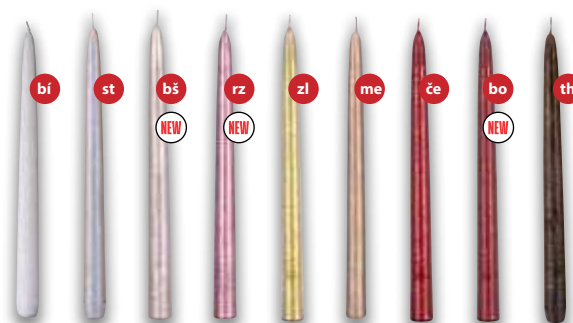

Taurus

No.			
92566	bí, st, bš, rz, zl, me, če, bo, th	Ø2x24	12
92574	bí, st, bš, rz, zl, me, če, bo, th	Ø2x29	12